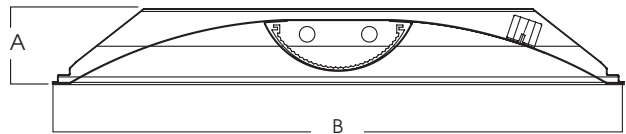

LINEAR REMODELIGHT 5 PIECE 2 x 4 REMODEL

T8 / T5 / T5-HO
2 x 54 WATT MAX

PRODUCT INFORMATION:

- Five piece retrofit for 2x4 fixture.
- T8, T5, T5-HO lampping available.
- Converts old lampping technology into energy efficient lampping with a new design combination.
- Smooth white reflector. Optional ridged "Illumination Plus," Multi-Step Reflector finish available.
- Pre-wired at the factory, ready for installation.
- Manufactured and tested to UL standard No. 1589.